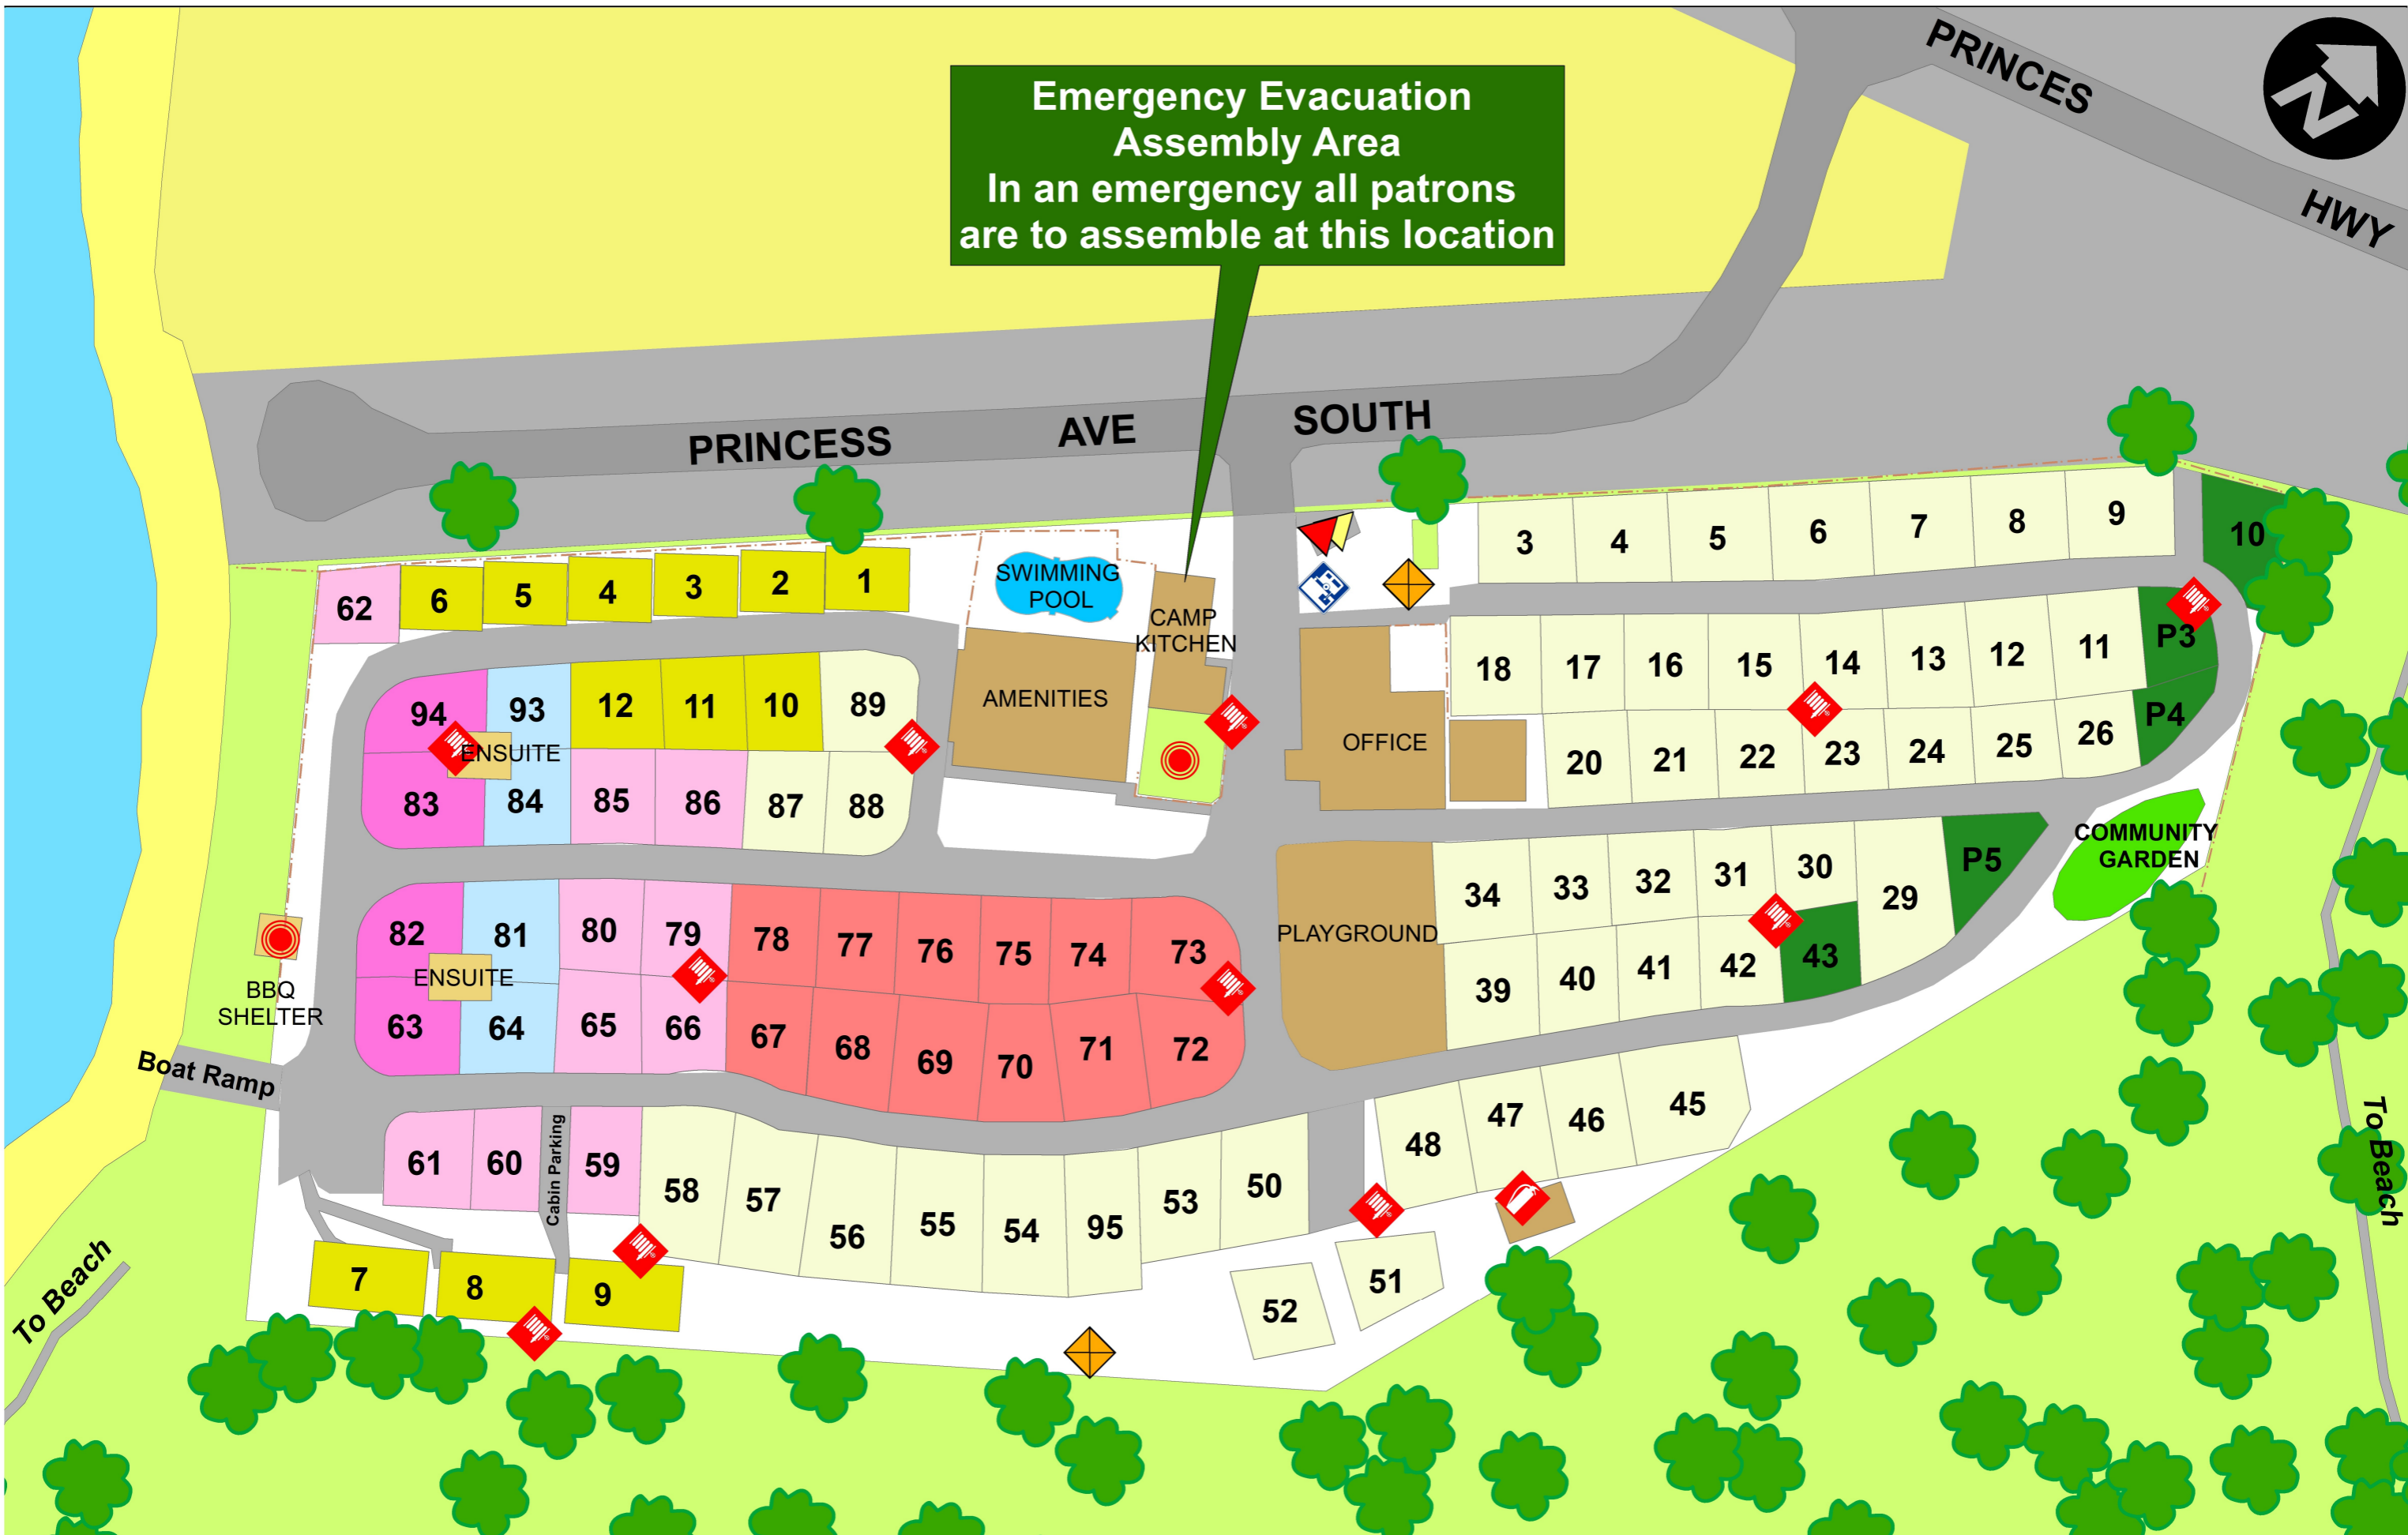

PRINCES HWY

**Emergency Evacuation  
Assembly Area**  
In an emergency all patrons  
are to assemble at this location

- Clothes Line
- Rubbish Bins
- Fire Hose Reel
- Powered Camping Site
- Premium Powered Site
- Barbeque
- Sewerage Dump Point
- Cabin Accommodation
- Lakefront Ensuite Site
- Powered Site
- Recycle Bins
- Fire Extinguisher
- Holiday Van Site
- Ensuite Site

**Holiday Haven Burrill Lake Holiday Park**

8 Princess Ave South, Burrill Lake