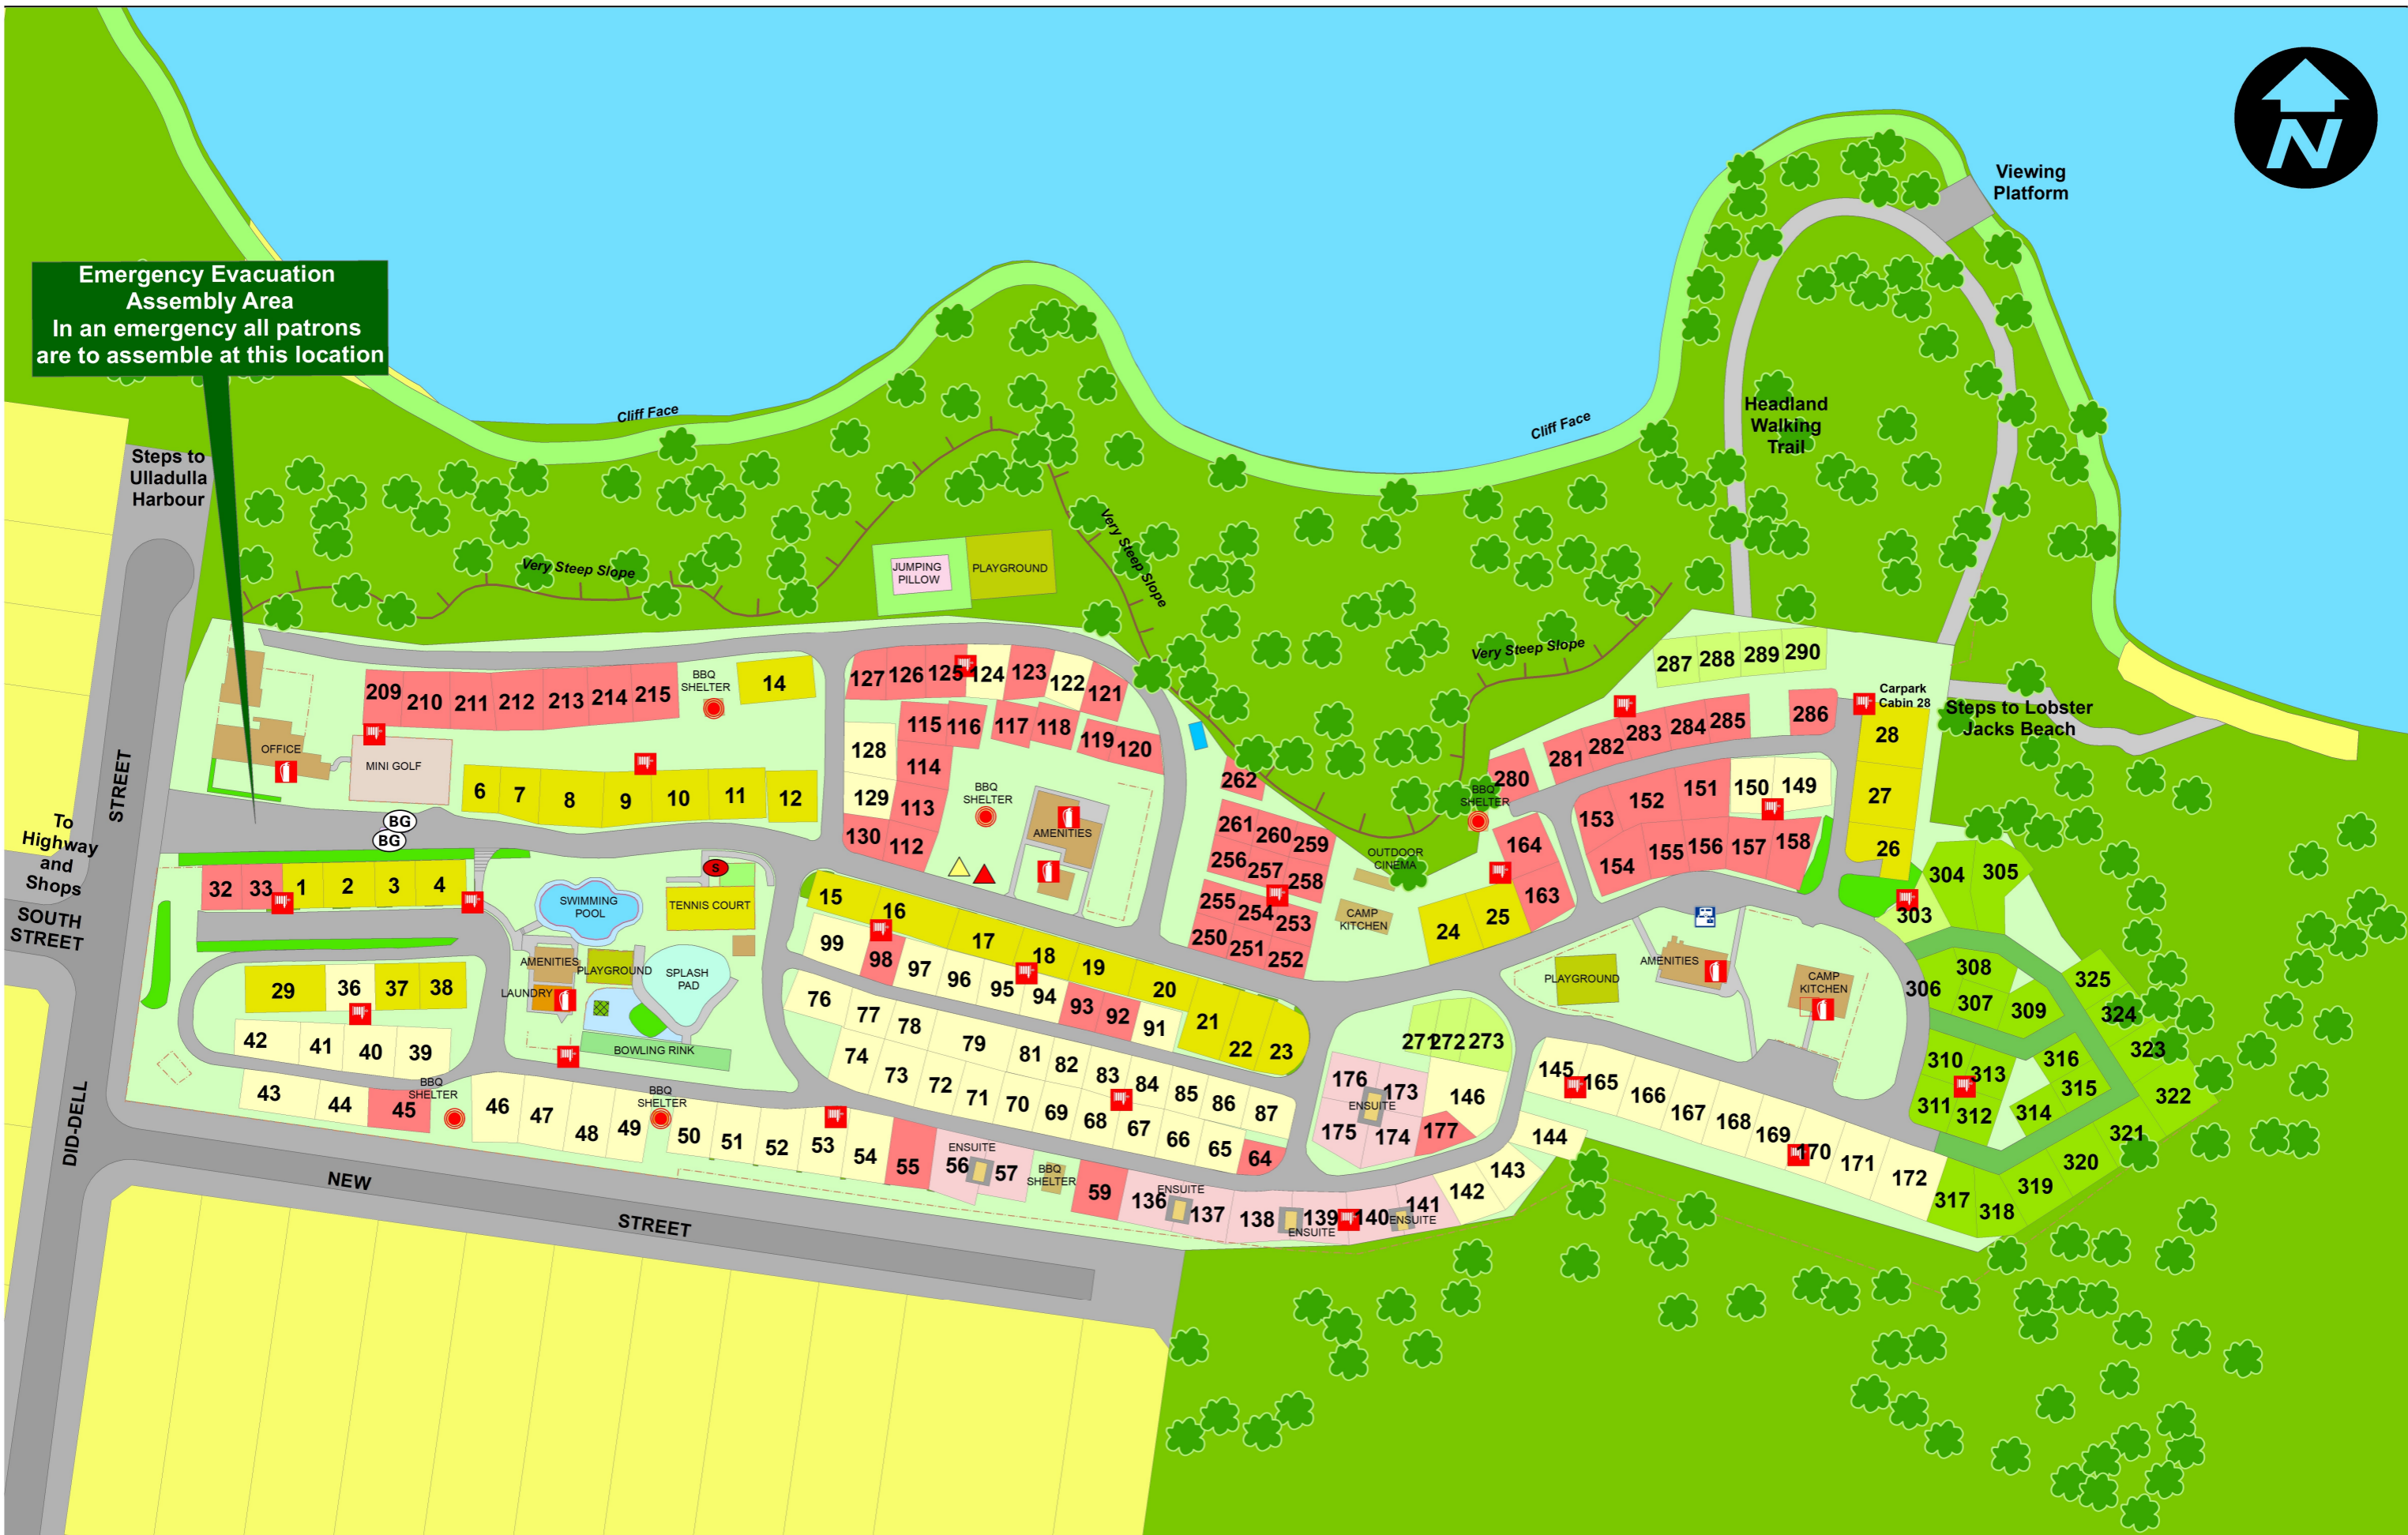

Emergency Evacuation Assembly Area
In an emergency all patrons are to assemble at this location

- Bench Seat
- Barbeque
- Recycle Bins
- Rubbish Bins
- Sewerage Dump Point
- Fire Blanket
- Fire Extinguisher
- Fire Hose Reel
- Boom Gate
- Cabin Accommodation
- Holiday Van Site
- Powered Camping Site
- Powered Ensuite Site
- Powered Site
- Unpowered Site

Holiday Haven Ulladulla

14 Did-Del St, Ulladulla